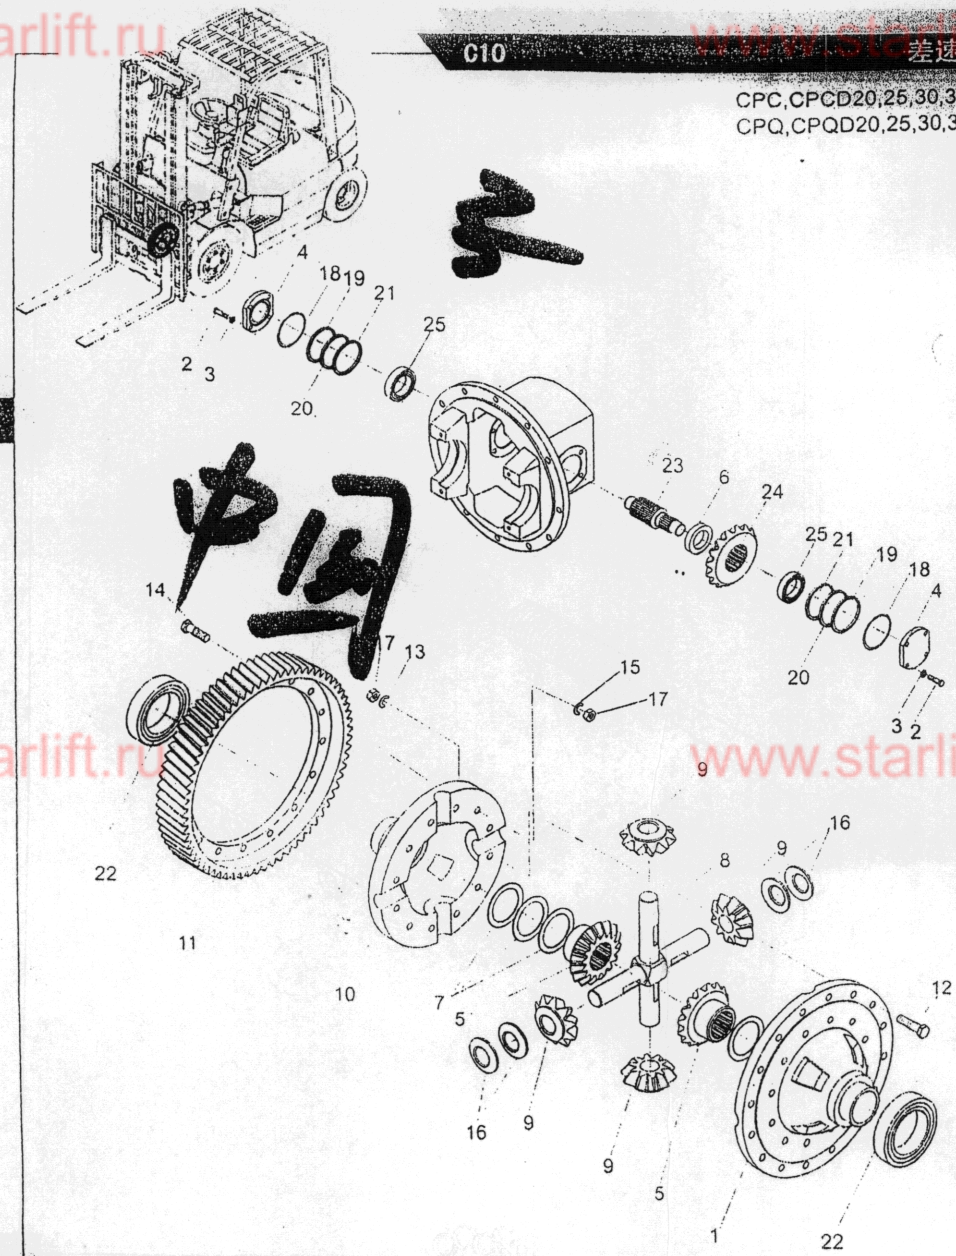

C10

差速器总成/DIFFERENTIAL

CPC, CPCD20, 25, 30, 35
CPQ, CPQD20, 25, 30, 35

| 序号 Item No | 图号 Part No | 零部件名称 Description | 件数 Qty | 备注 Remark |
|---------------|---------------|--------------------------|-----------|--------------|
| 01 | 14453-52032 | Case, cross L.H | 1 | |
| 02 | B0230-10025 | Bolt | 8 | GB5782-86 |
| 03 | B5050-00010 | Washer | 8 | GB93-87 |
| 04 | 12003-22051 | Cover, bearing | 2 | |
| 05 | H24C3-52001 | Gear, side | 2 | |
| 06 | 12003-22041 | Spacer | 1 | |
| 07 | 16113-52141 | Washer | 2 | |
| - | 14453-52071 | Washer | 2 | |
| - | 14453-52081 | Washer | 2 | |
| 08 | 14453-52101A | Shaft | 1 | |
| 09 | 16113-52112 | Gear, pinion | 4 | |
| 10 | 14453-52022 | Case, cross R.H | 1 | |
| 11 | 14453-52011 | Gear, ring | 1 | |
| 12 | 14453-52041 | Bolt | 12 | |
| 13 | 14453-52061 | Washer, lock | 8 | |
| 14 | 14453-52051 | Bolt | 16 | |
| 15 | 10113-50141 | Plate, lock | 8 | |
| 16 | 16113-52121 | Washer, thrust | 4 | |
| 17 | B4223-00010 | Nut | 28 | GB6171-86 |
| 18 | Z6004-07503 | O-ring | 2 | GB1235-76 |
| 19 | 15413-22101 | Shim | 2 | |
| 20 | 15413-22091 | Shim | 4 | |
| 21 | 15413-22081 | Shim | 2 | |
| 22 | Z-213 | Bearing | 2 | GB272-93 |
| 23 | 14453-22011 | Shaft, final pinion gear | 1 | |
| 24 | 14453-22021 | Gear, spiral vevel | 1 | |
| 25 | 12003-43011 | Bearing | 2 | |

C