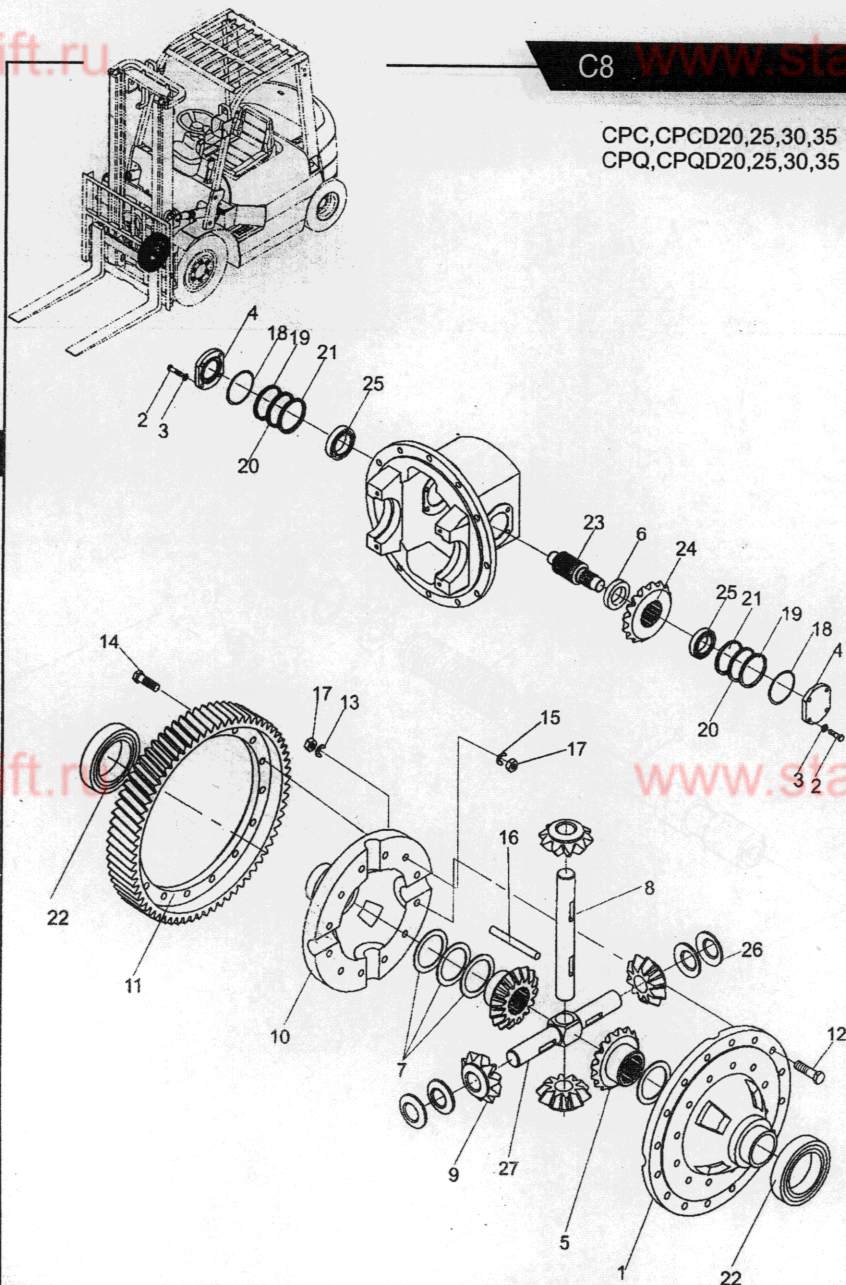

CPC, CPCD20, 25, 30, 35
CPQ, CPQD20, 25, 30, 35

序号 Item No	图号 Part No	零部件名称 Description	件数 Qty	备注 Remark	单价 Unit Price
01	YDS30.075	Case, cross L.H	1	左差速器壳	
02	GB5786-86	Bolt	8	螺栓M10 × 1.25 × 25	
03	GB93-87	Washer	8	垫圈10	
04	YDS30.087	Cover, bearing	2	轴承盖	
05	YDS30.085	Gear, side	2	半轴齿轮	
06	12003-22041	Spacer	1	衬套	
07	YDS30.079S	Washer(δ=2.2)	2	垫圈	
-		Washer(δ=2.4)	2	垫圈	
-		Washer(δ=2.5)	2	垫圈	
08	YDS30.080	Shaft, pinion	1	齿轮轴II	
09	YDS30.083	Gear, pinion	4	行星齿轮	
10	YDS30.074	Case, cross R.H	1	右差速器壳	
11	YDS30.073	Gear, ring	1	齿圈	
12	YDS30.076	Bolt	12	螺栓	
13	YDS30.078	Washer, lock	8	锁片	
14	YDS30.077	Bolt	16	螺栓	
15	YDS30.088	Plate, lock	8	锁片	
16	GB119-86	Pin parallel	1	圆柱销6d × 30	
17	GB6171-86	Nut	28	螺母M10 × 1.25	
18	GB1235-76	O-ring	2	O形圈75 × 3.1	
19	YDS30.090	Shim(δ=0.1)	2	垫片(δ=0.1)	
20	YDS30.090	Shim(δ=0.2)	4	垫片(δ=0.2)	
21	YDS30.090	Shim(δ=0.5)	2	垫片(δ=0.5)	
22	GB276-94	Bearing	2	轴承G213	
23	YDS30.070	Shaft, final pinion gear	1	齿轴	
24	YDS30.071	Gear, spiral vevel	1	螺旋伞齿轮	
25	GB/T297-94	Bearing	2	圆锥滚子轴承32207	
26	YDS30.084	Washer, thrust	4	止推垫圈	
27	YDS30.081	Shaft, pinion	1	小齿轮轴	